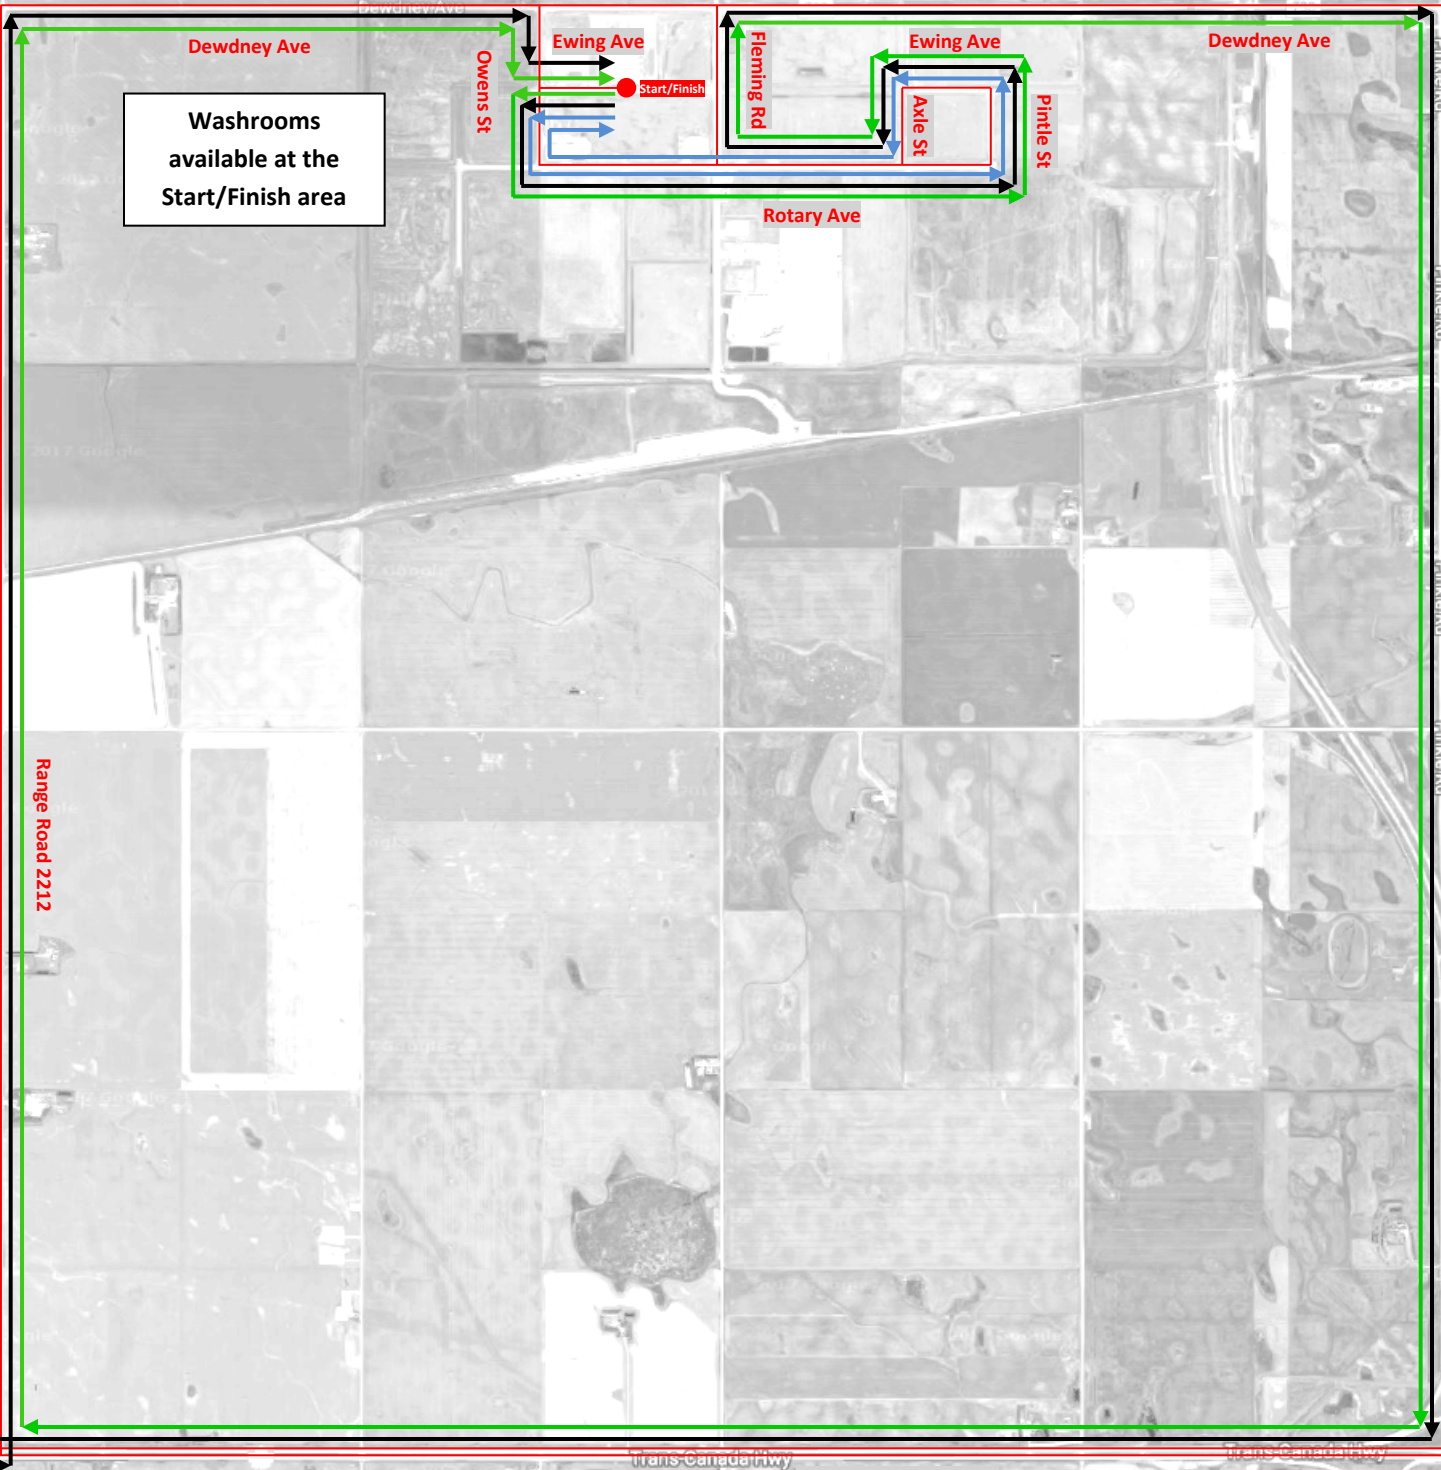

5 km
30 km
100 km

Washrooms
available at the
Start/Finish area

The "Turnaround" point for the 100 km course is approximately 10 km west of Belle Plaine.

Washrooms & Rest Stops are located at Chubby's Bar & Grill in Belle Plaine and at the Pense turnoff for returning riders.

Trans-Canada Highway

Trans-Canada Hwy

Trans-Canada Highway

Trans-Canada Hwy